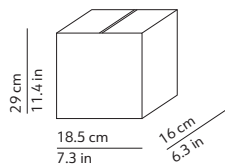

### CODES AND DIMENSIONS / CODICI E DIMENSIONI

### PACKAGING / IMBALLO

Dew 1 - 15  
Volume: 0.009 m<sup>3</sup> / 0.303 ft<sup>3</sup>  
Gross weight: 2.34 kg / 5.15 lbs

Canopy  
Volume: 0.035 m<sup>3</sup> / 1.250 ft<sup>3</sup>  
Gross weight: 4 kg / 8.82 lbs